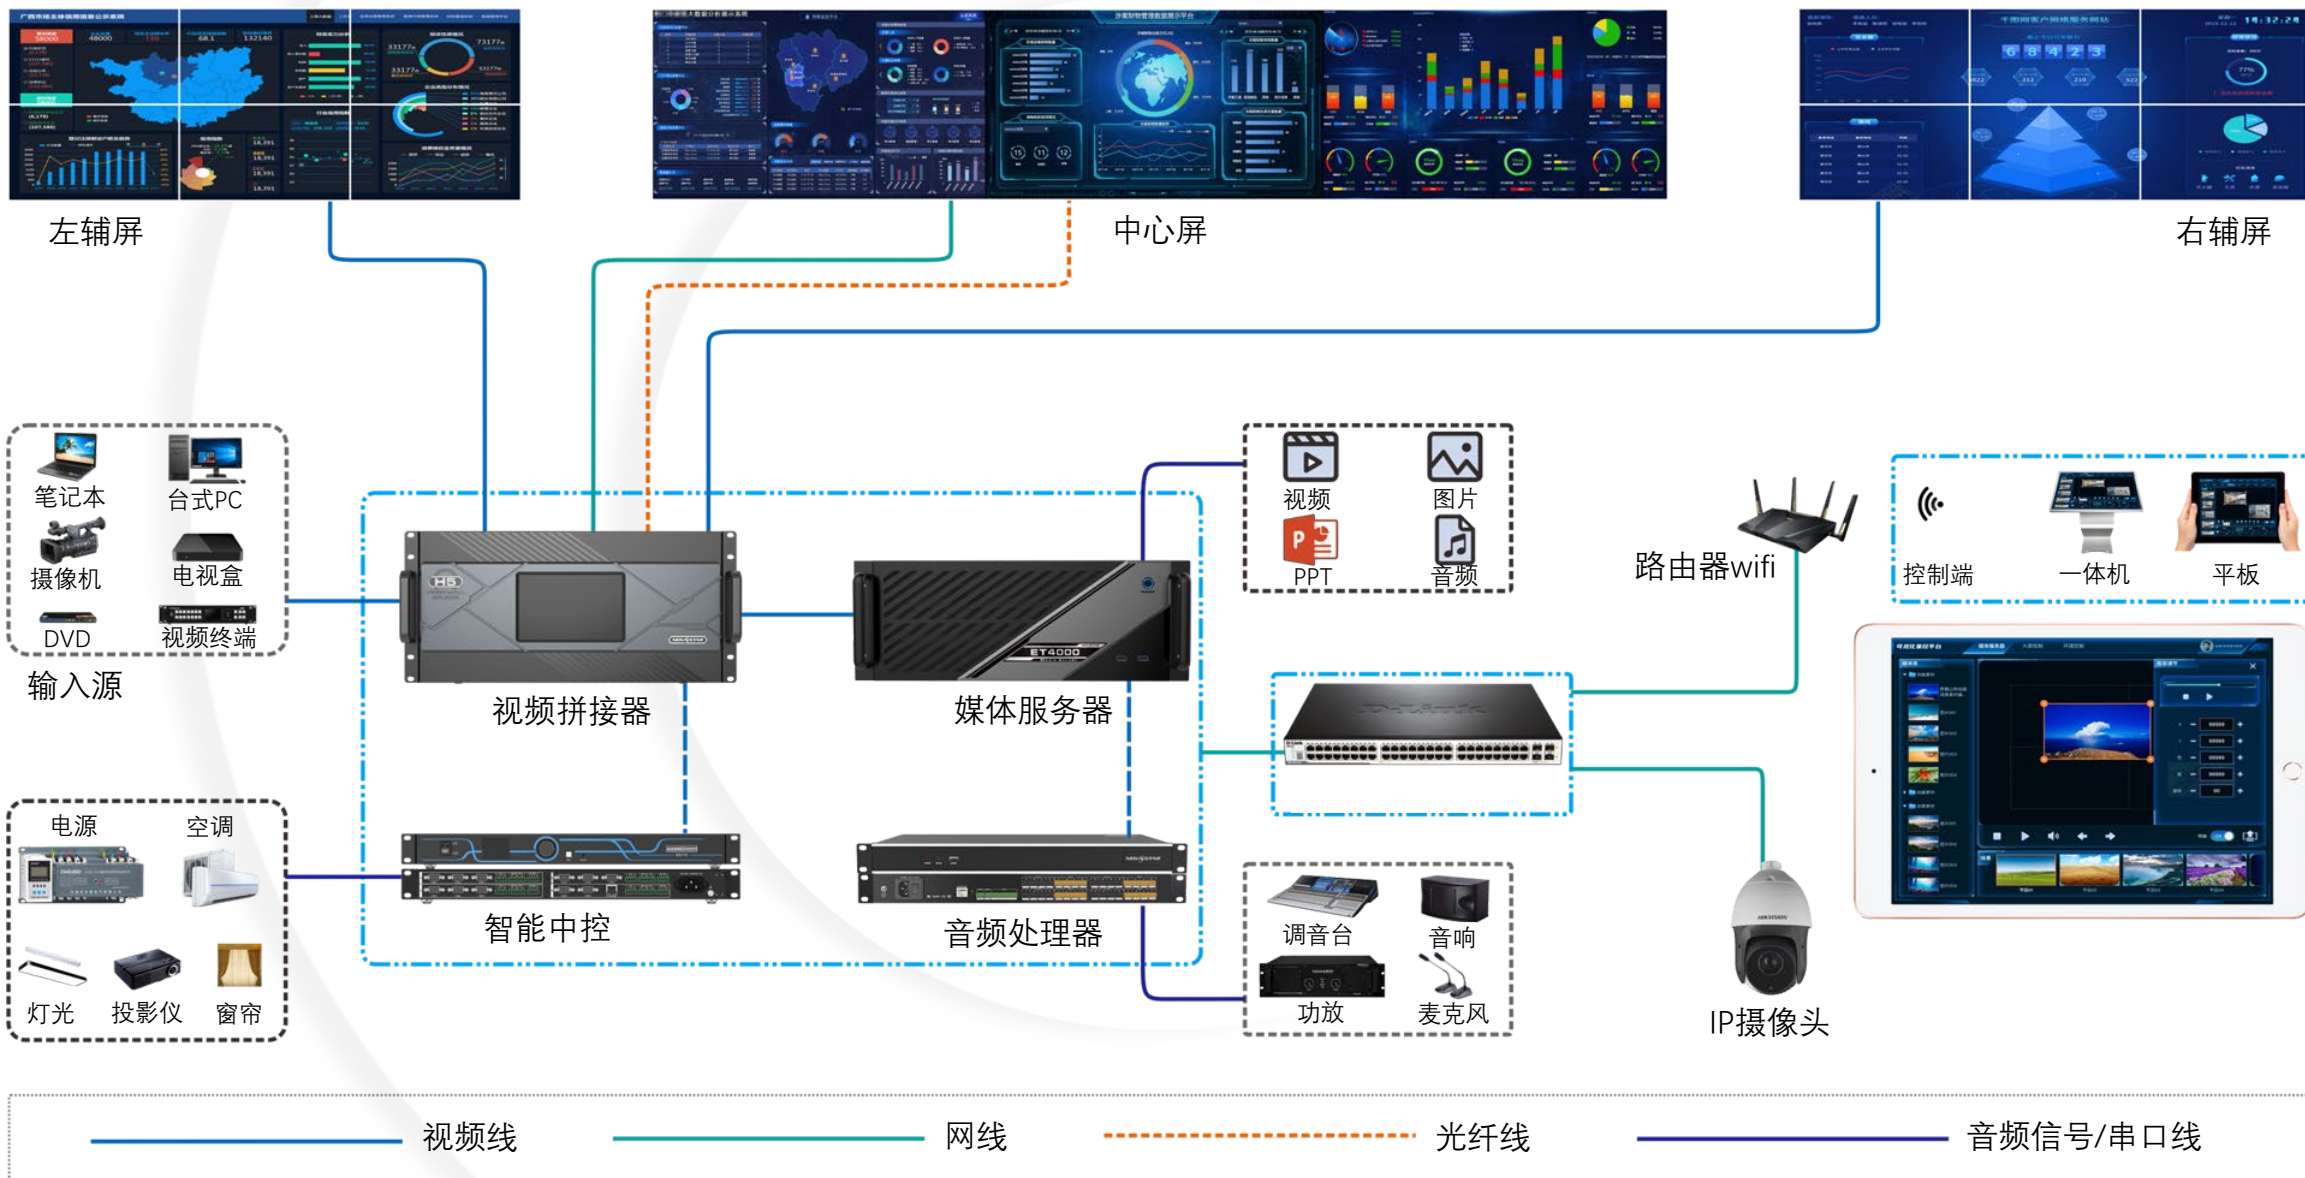

# 系统拓展图

**WENGO**

**宏高智显（深圳）科技有限公司**

Wengo Smart Display (SZ) Technology Company Limited

**让显示融入艺术 宏高缔造完美视觉**

LED DISPLAY INTO ART WENGO TO CREATE PERFECT VISION